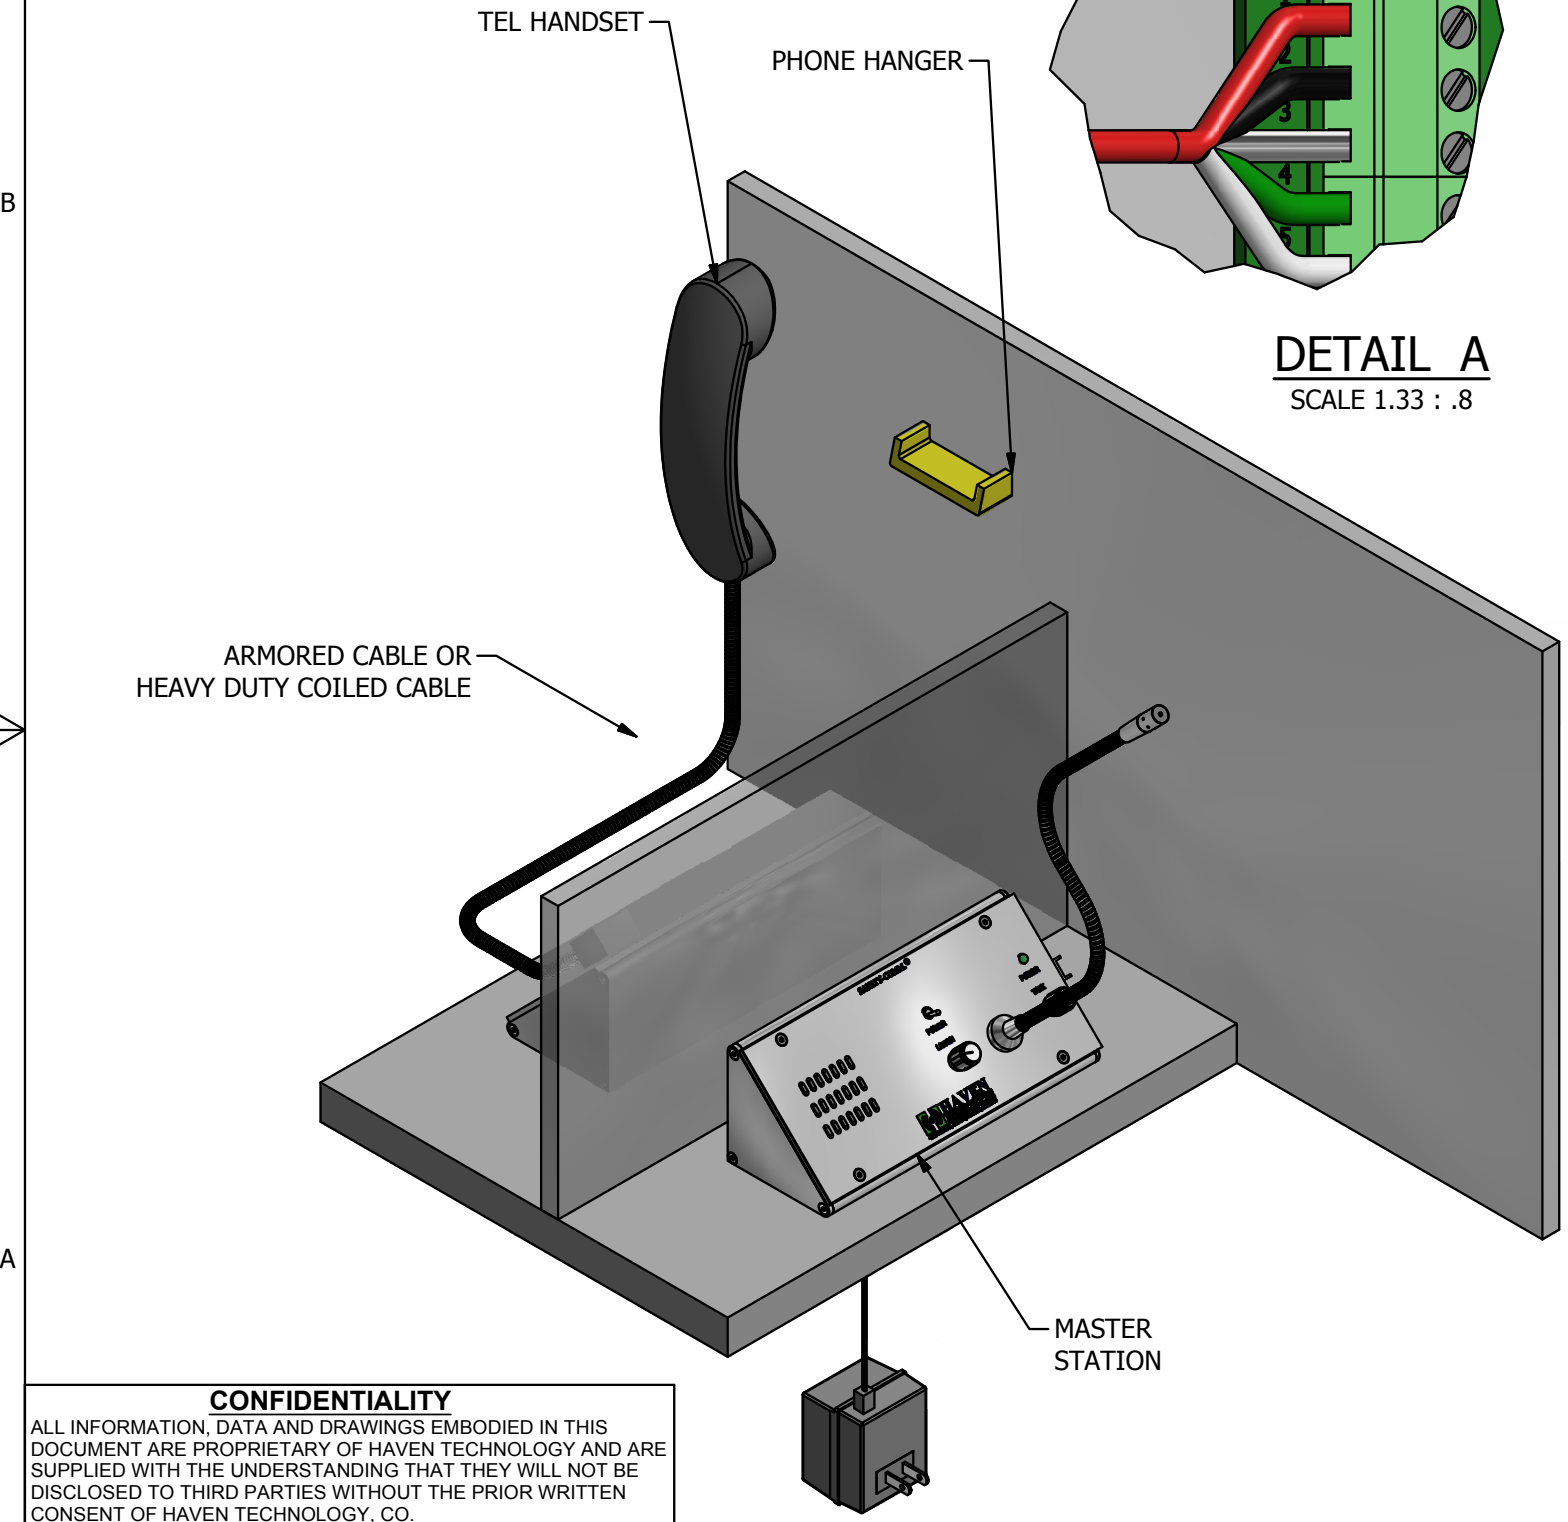

TOOLS REQUIRED:
5/64" HEX KEY (INCLUDED)

DETAIL A
 SCALE 1.33 : .8

REMOTE STATION

FACTORY FURNISHED
 FIELD CABLE. CONNECT TO
 CORRESPONDING TERMINALS
 AS SHOWN (CLASS II WIRING)
 BELDEN #87723.

MASTER STATION

CONNECT WIRE WITH
 WHITE STRIPE TO TB1
 CIR #1
 A/C ADPTER
 PART #394086-1
 MODEL #D41W120300-14/1

CONFIDENTIALITY
 ALL INFORMATION, DATA AND DRAWINGS EMBODIED IN THIS DOCUMENT ARE PROPRIETARY OF HAVEN TECHNOLOGY AND ARE SUPPLIED WITH THE UNDERSTANDING THAT THEY WILL NOT BE DISCLOSED TO THIRD PARTIES WITHOUT THE PRIOR WRITTEN CONSENT OF HAVEN TECHNOLOGY, CO.

HAVEN TECHNOLOGY CORPORATION	REVISION D:	DRAWN BY:	T.C.	TITLE		PAGE
	REVISION C:	DATE:	7/16/2010	INSTALLATION DIAGRAM SC-300-TH1X		
	REVISION B:	SHOP ORDER #		HAVENTECH		
	REVISION A:	DRAWING SIZE:	B	SHEET 1 OF 1	PART NO:	