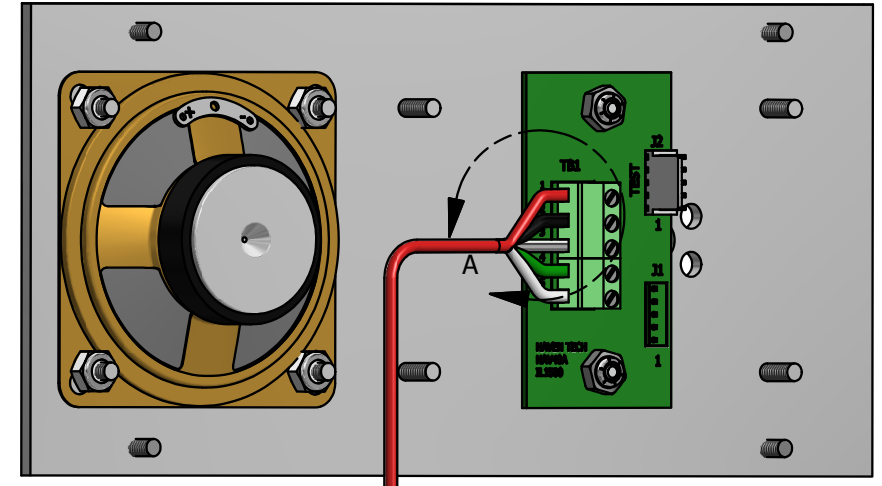

TOOLS REQUIRED:
5/64" HEX KEY (INCLUDED)

DETAIL A
 SCALE 1.33 : .8

REMOTE STATION

FACTORY FURNISHED
 FIELD CABLE. CONNECT TO
 CORRESPONDING TERMINALS
 AS SHOWN (CLASS II WIRING)
 BELDEN #87723.

MASTER STATION

CONNECT WIRE WITH
 WHITE STRIPE TO TB1
 CIR #1
 A/C ADPTER
 PART #394086-1
 MODEL #D41W120300-14/1

CONFIDENTIALITY
 ALL INFORMATION, DATA AND DRAWINGS EMBODIED IN THIS DOCUMENT ARE PROPRIETARY OF HAVEN TECHNOLOGY AND ARE SUPPLIED WITH THE UNDERSTANDING THAT THEY WILL NOT BE DISCLOSED TO THIRD PARTIES WITHOUT THE PRIOR WRITTEN CONSENT OF HAVEN TECHNOLOGY, CO.

HAVEN TECHNOLOGY CORPORATION	REVISION D:	DRAWN BY:	T.C.	TITLE		PAGE
	REVISION C:	DATE:	7/16/2010	INSTALLATION DIAGRAM SC-300-TH1X		
	REVISION B:	SHOP ORDER #		HAVENTECH		
	REVISION A:	DRAWING SIZE:	B	SHEET 1 OF 1	PART NO:	