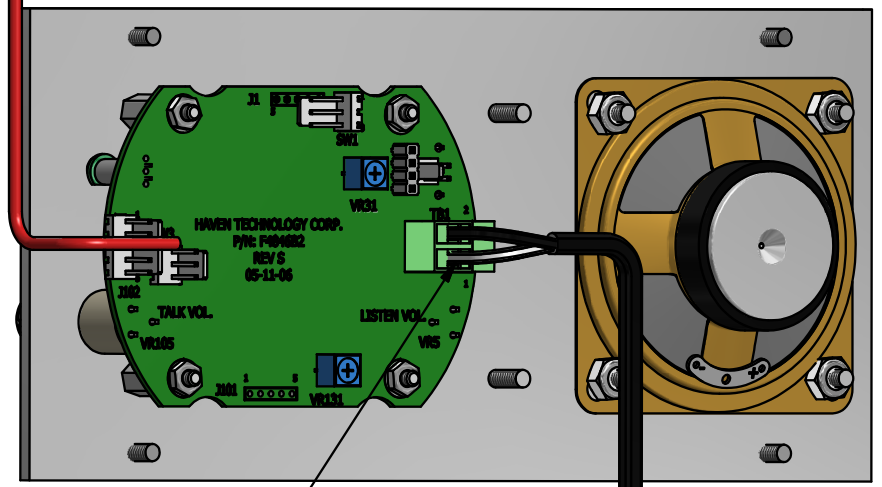

TOOLS REQUIRED:
5/64" HEX KEY (INCLUDED)

DETAIL A
 SCALE 1.33 : .8

REMOTE STATION

FACTORY FURNISHED
 FIELD CABLE. CONNECT TO
 CORRESPONDING TERMINALS
 AS SHOWN (CLASS II WIRING)
 BELDEN #87723.

MASTER STATION

CONNECT WIRE WITH
 WHITE STRIPE TO TB1
 CIR #1
 A/C ADPTER
 PART #394086-1
 MODEL #D41W120300-14/1

CONFIDENTIALITY
 ALL INFORMATION, DATA AND DRAWINGS EMBODIED IN THIS DOCUMENT ARE PROPRIETARY OF HAVEN TECHNOLOGY AND ARE SUPPLIED WITH THE UNDERSTANDING THAT THEY WILL NOT BE DISCLOSED TO THIRD PARTIES WITHOUT THE PRIOR WRITTEN CONSENT OF HAVEN TECHNOLOGY, CO.

HAVEN TECHNOLOGY CORPORATION	REVISION D:	DRAWN BY:	T.C.	TITLE		PAGE
	REVISION C:	DATE:	7/16/2010	INSTALLATION DIAGRAM SC-300-TH1X		
	REVISION B:	SHOP ORDER #		HAVENTECH		
	REVISION A:	DRAWING SIZE:	B	SHEET 1 OF 1	PART NO:	